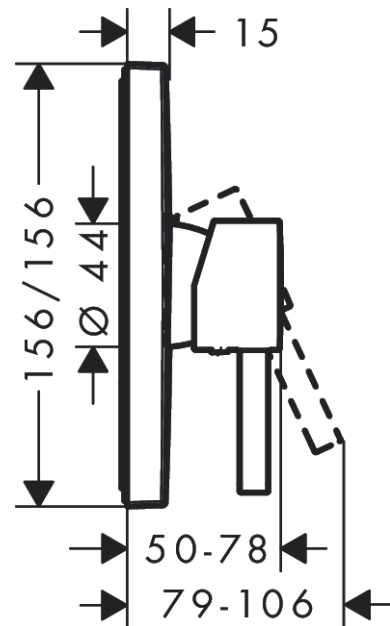

Finoris

Single lever shower mixer for concealed installation for iBox universal

Surfaces: **Matt White** Article Number: **76615700**

Description

product features

- 1 function
- connection type: basic set
- maximum flow rate at 3 bar: 29,3 l/min
- ceramic cartridge
- min. operating pressure: 1 bar
- max. operating pressure: 10 bar
- temperature limitation adjustable
- with silencer

Design awards

reddot winner 2021

Product image

Scale drawing

Flowchart

Finoris
Single lever shower mixer for concealed installation for iBox universal
 Surfaces: **Matt White** Article Number: **76615700**

Exploded Drawing

Year of production: >06/21

Finoris

Single lever shower mixer for concealed installation for iBox universal

Surfaces: **Matt White** Article Number: **76615700**

Spare part list

Year of production: >06/21

Pos.	Description	Article Number	Price	PU
1	handle	94298700	-	1
2	screw cover	96338000	-	1
3	escutcheon	94299700	-	1
4	O-ring 43x3	98418000	-	1
5	sleeve	98790700	-	1
6	holder for escutcheon	98793000	-	1
7	set of fixing screws	96454000	-	1
8	nut	98796000	-	1
9	O-ring 30x1,5	98433000	-	1
10	O-ring 39x1,5	98400000	-	1
11	cartridge, assy	92730000	-	1
12	locking screw for handle	95140000	-	1
13	seal	95008000	-	1
14	set of screws	96525000	-	1
15	O-ring 16x2	98133000	-	1
16	O-Ring 22x2	98185000	-	1
17	flow limiter (22 l/min)	95884000	-	1
18	noise reduction	96429000	-	1
19	extension 25 mm	13595000	-	1
20	set of fixing screws	97747000	-	1
21	extension 22 mm	13593700	-	1
a	set of screws	93244000	-	1