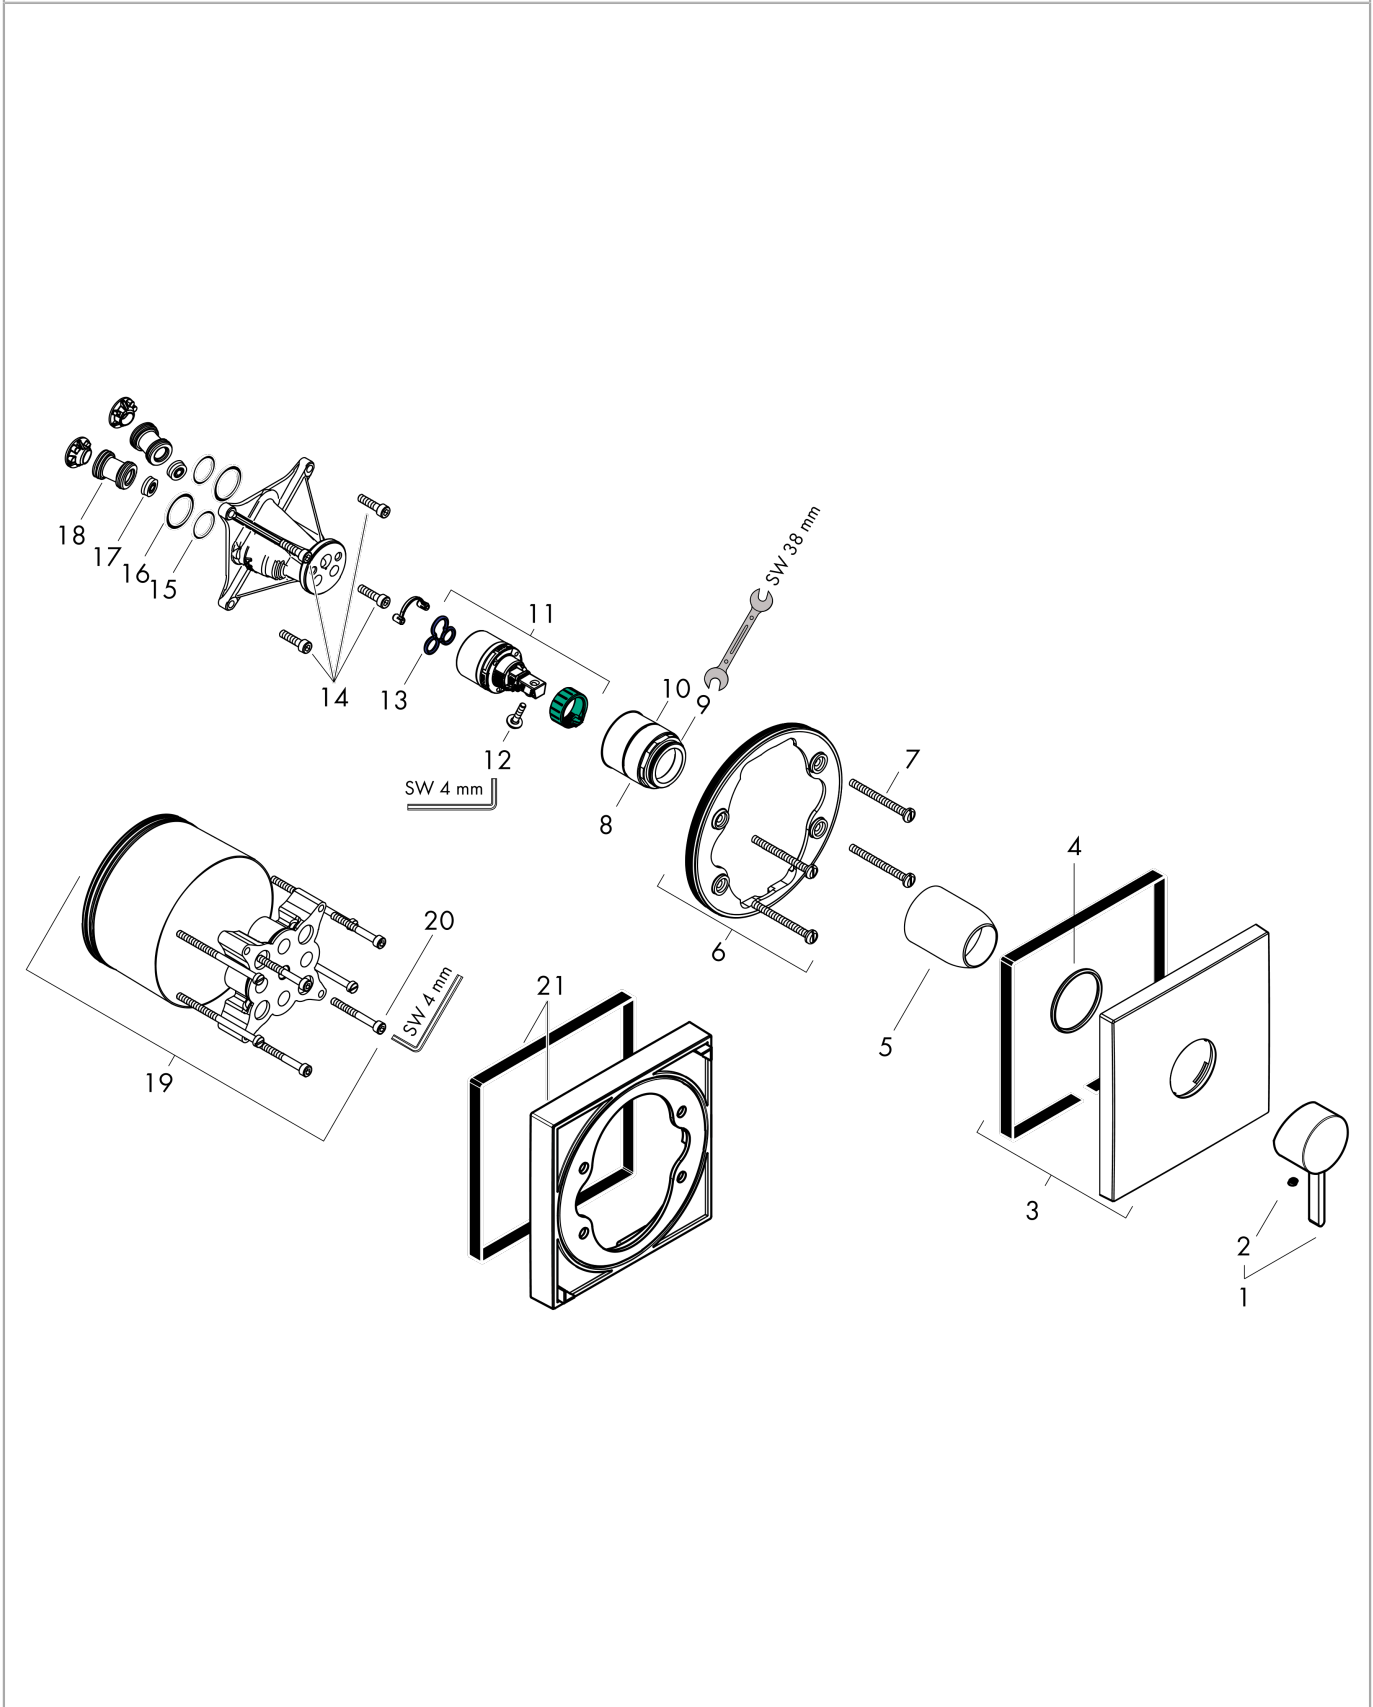

Finoris

Single lever shower mixer for concealed installation for iBox universal

Surfaces: **Matt White** Article Number: **76615700**

Description

product features

- 1 function
- connection type: basic set
- maximum flow rate at 3 bar: 29,3 l/min
- ceramic cartridge
- min. operating pressure: 1 bar
- max. operating pressure: 10 bar
- temperature limitation adjustable
- with silencer

Design awards

reddot winner 2021

Product image

Scale drawing

Flowchart

Finoris
Single lever shower mixer for concealed installation for iBox universal
 Surfaces: **Matt White** Article Number: **76615700**

Exploded Drawing

Year of production: >06/21

Finoris

Single lever shower mixer for concealed installation for iBox universal

Surfaces: **Matt White** Article Number: **76615700**

Spare part list

Year of production: >06/21

Pos.	Description	Article Number	Price	PU
1	handle	94298700	-	1
2	screw cover	96338000	-	1
3	escutcheon	94299700	-	1
4	O-ring 43x3	98418000	-	1
5	sleeve	98790700	-	1
6	holder for escutcheon	98793000	-	1
7	set of fixing screws	96454000	-	1
8	nut	98796000	-	1
9	O-ring 30x1,5	98433000	-	1
10	O-ring 39x1,5	98400000	-	1
11	cartridge, assy	92730000	-	1
12	locking screw for handle	95140000	-	1
13	seal	95008000	-	1
14	set of screws	96525000	-	1
15	O-ring 16x2	98133000	-	1
16	O-Ring 22x2	98185000	-	1
17	flow limiter (22 l/min)	95884000	-	1
18	noise reduction	96429000	-	1
19	extension 25 mm	13595000	-	1
20	set of fixing screws	97747000	-	1
21	extension 22 mm	13593700	-	1
a	set of screws	93244000	-	1