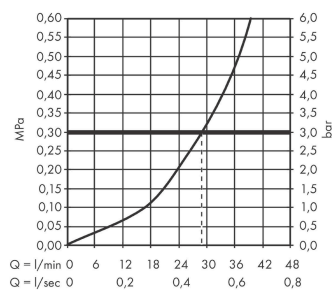

Finoris

Single lever shower mixer for concealed installation for iBox universal

Surfaces: **Matt White** Article Number: **76615700**

Description

product features

- 1 function
- connection type: basic set
- maximum flow rate at 3 bar: 29,3 l/min
- ceramic cartridge
- min. operating pressure: 1 bar
- max. operating pressure: 10 bar
- temperature limitation adjustable
- with silencer

Design awards

reddot winner 2021

Product image

Scale drawing

Flowchart

Finoris
Single lever shower mixer for concealed installation for iBox universal
 Surfaces: **Matt White** Article Number: **76615700**